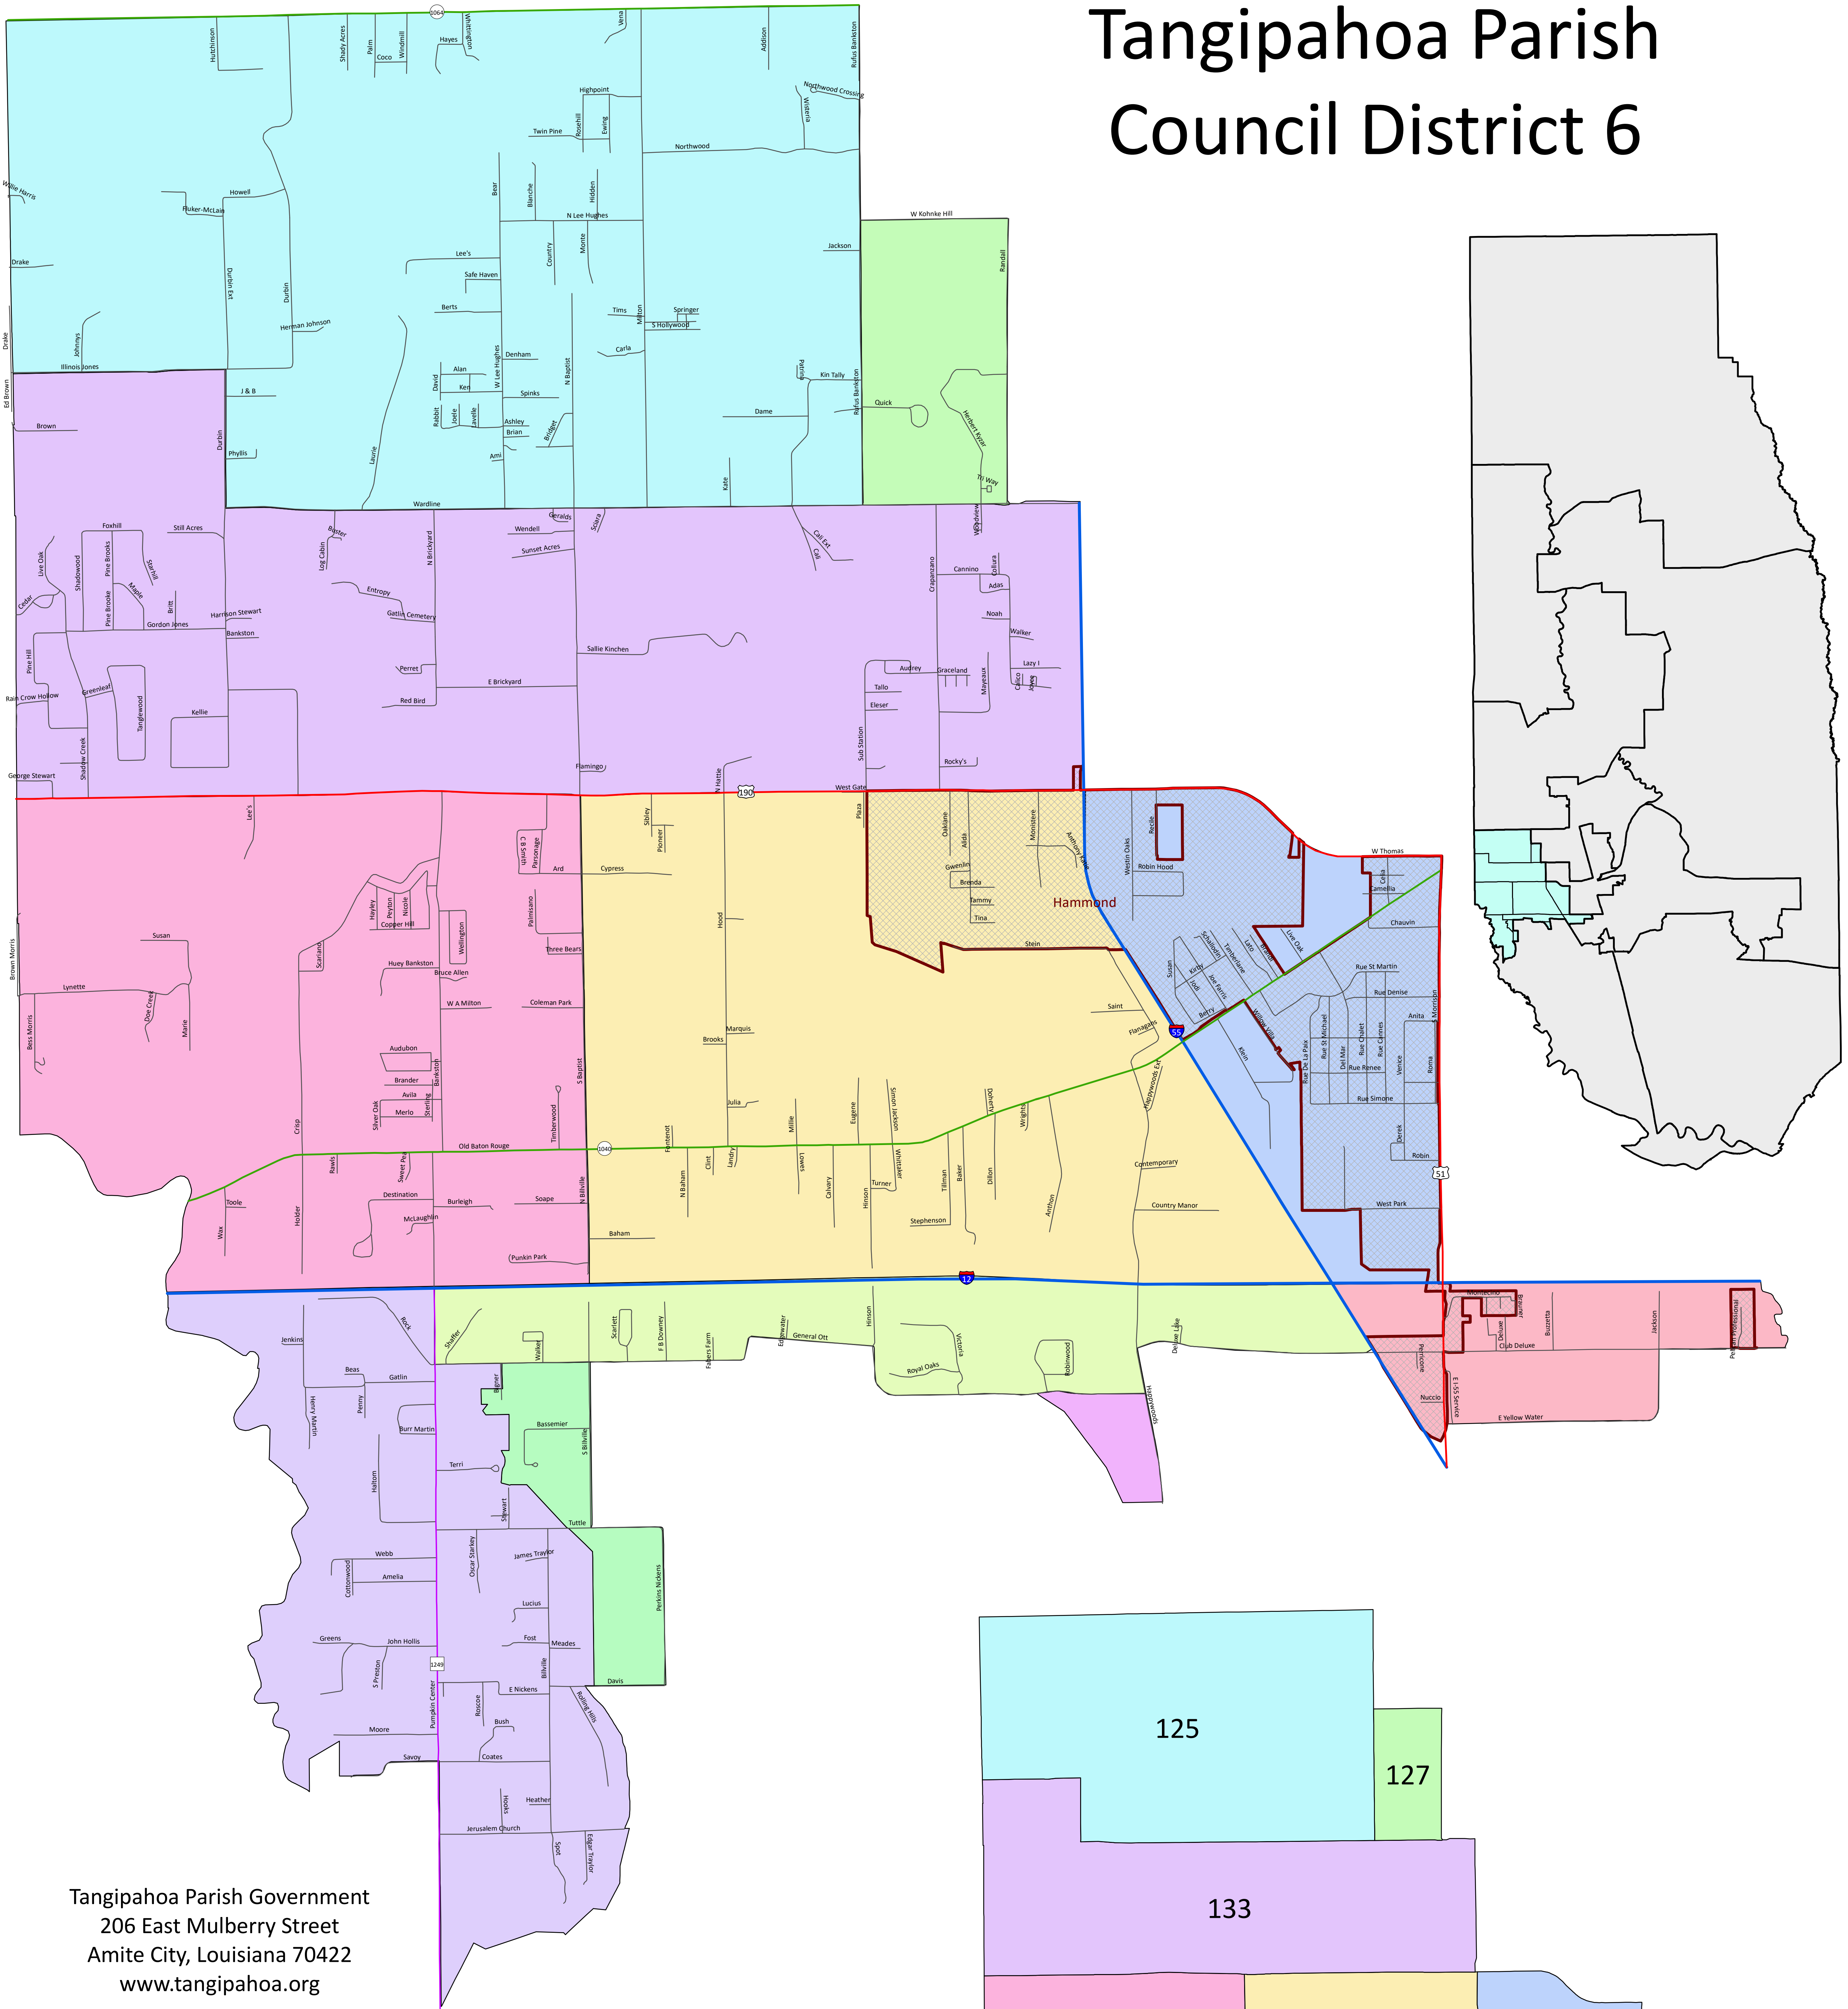

# Tangipahoa Parish Council District 6

Tangipahoa Parish Government  
 206 East Mulberry Street  
 Amite City, Louisiana 70422  
[www.tangipahoa.org](http://www.tangipahoa.org)

Map Features	
	Interstates
	Major Arteries
	Minor Arteries
	Collectors
	Streets
	Hammond

Precincts

This map was produced by Tangipahoa Parish Geographic Information Services using ESRI ArcGIS® mapping software, Versions 9.3-10.6.

NOTE: This map is for planning purposes only. It is not a legally recorded plan, survey, official tax map or engineering schematic, and is not intended to be used as such. Data included in this map were obtained from various sources at various scales, and the actual or relative geographic location of any feature is only as accurate as the source data.