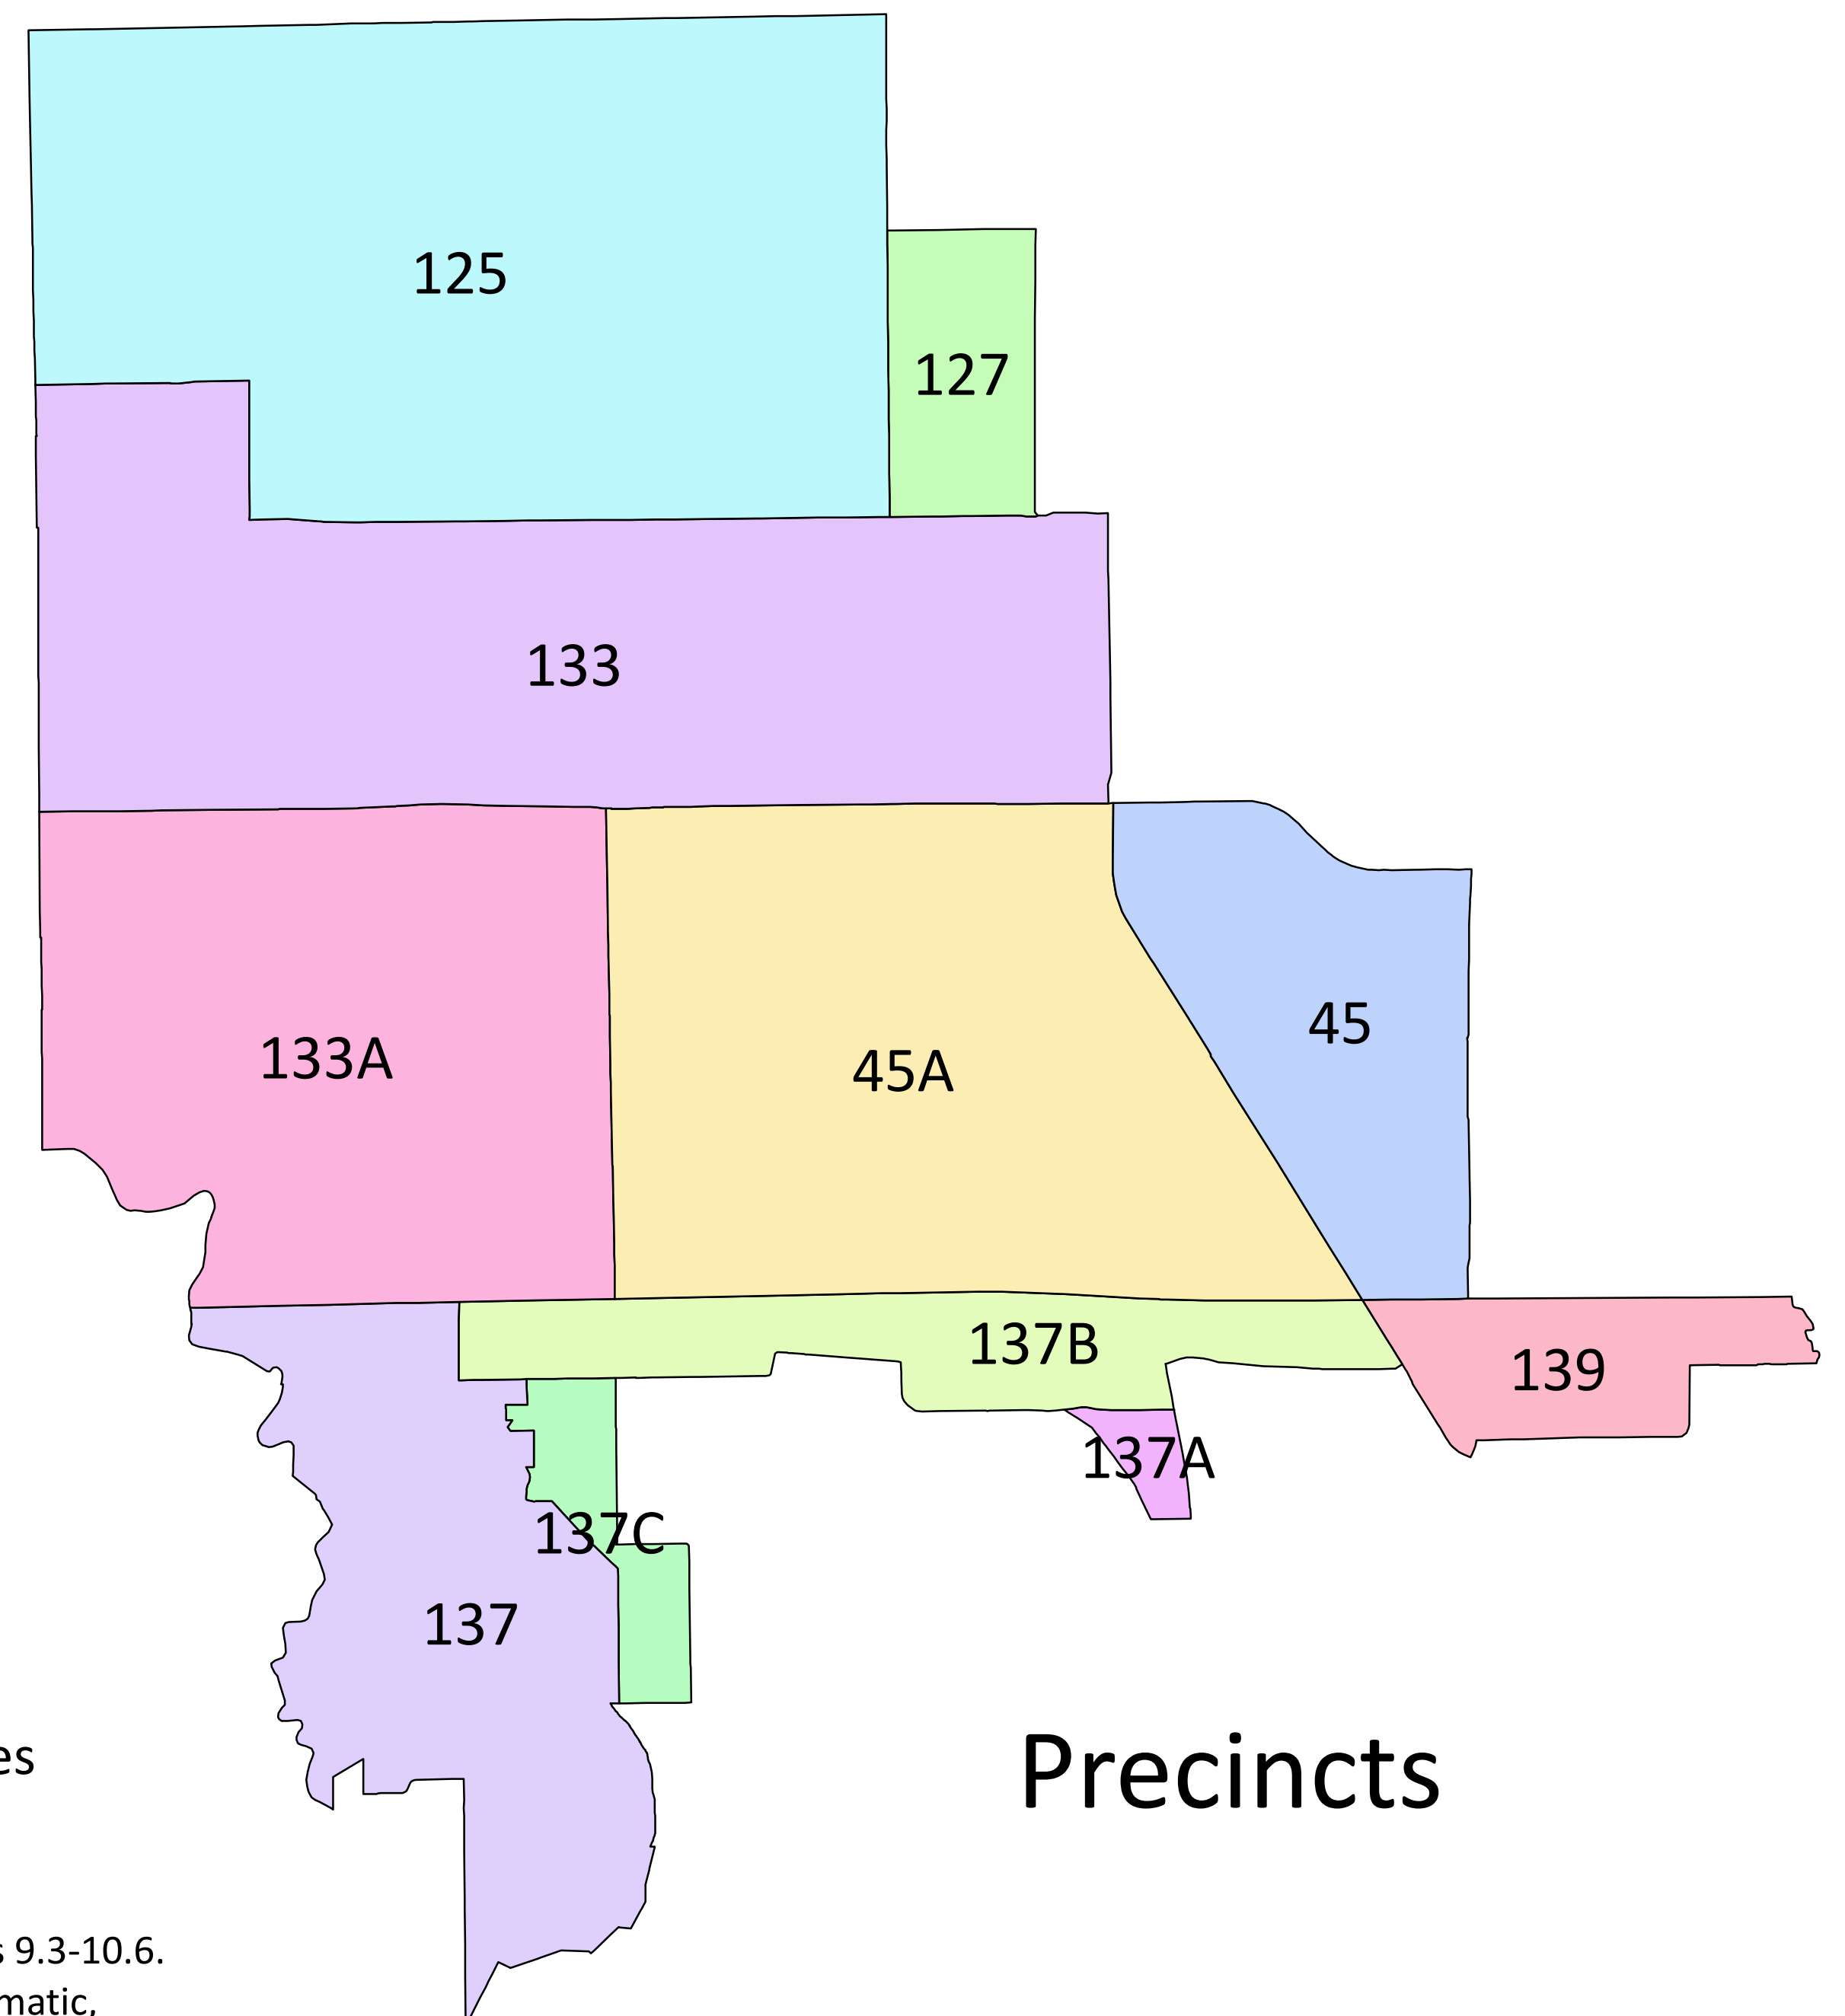

# Tangipahoa Parish Council District 6

Tangipahoa Parish Government  
 206 East Mulberry Street  
 Amite City, Louisiana 70422  
[www.tangipahoa.org](http://www.tangipahoa.org)

Map Features	
	Interstates
	Major Arteries
	Minor Arteries
	Collectors
	Streets
	Hammond

Precincts

This map was produced by Tangipahoa Parish Geographic Information Services using ESRI ArcGIS® mapping software, Versions 9.3-10.6.

NOTE: This map is for planning purposes only. It is not a legally recorded plan, survey, official tax map or engineering schematic, and is not intended to be used as such. Data included in this map were obtained from various sources at various scales, and the actual or relative geographic location of any feature is only as accurate as the source data.