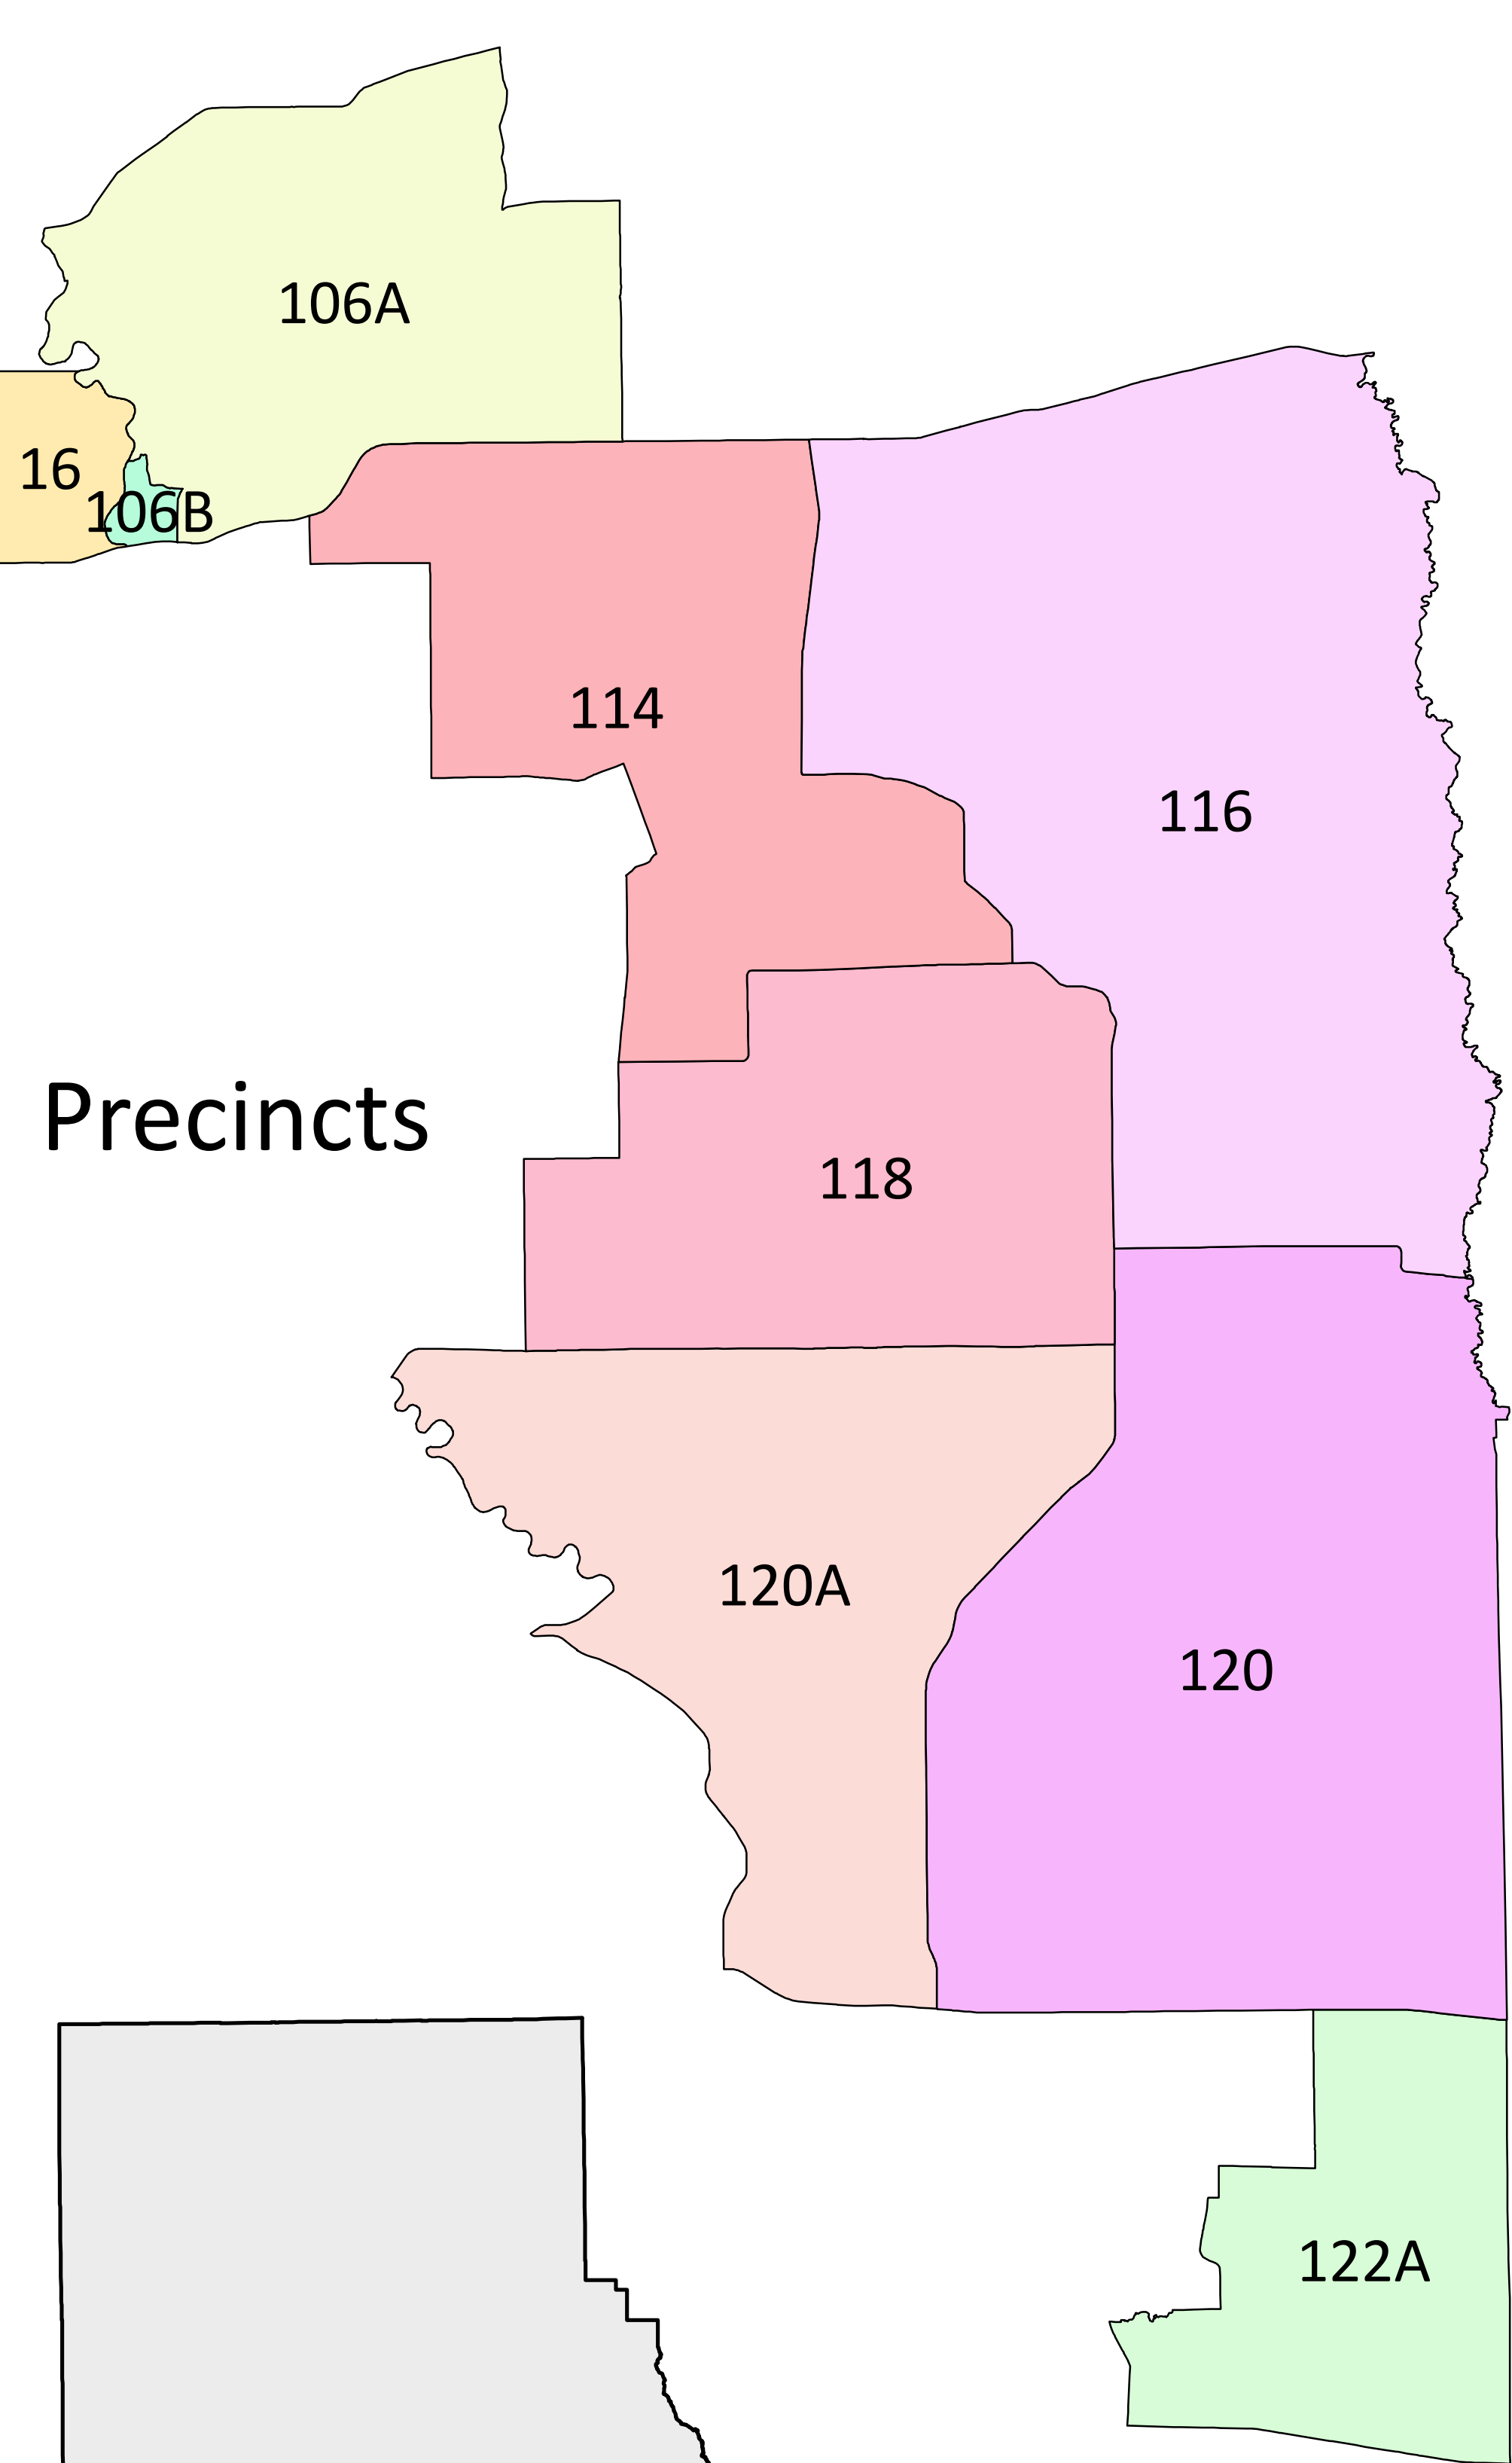

# Tangipahoa Parish Council District 2

Tangipahoa Parish Government  
 206 East Mulberry Street  
 Amite City, Louisiana 70422  
[www.tangipahoa.org](http://www.tangipahoa.org)

Map Features	
	Interstates
	Major Arteries
	Minor Arteries
	Collectors
	Streets
	Amite City

This map was produced by Tangipahoa Parish Geographic Information Services using ESRI ArcGIS® mapping software, Versions 9.3-10.6.

NOTE: This map is for planning purposes only. It is not a legally recorded plan, survey, official tax map or engineering schematic, and is not intended to be used as such. Data included in this map were obtained from various sources at various scales, and the actual or relative geographic location of any feature is only as accurate as the source data.