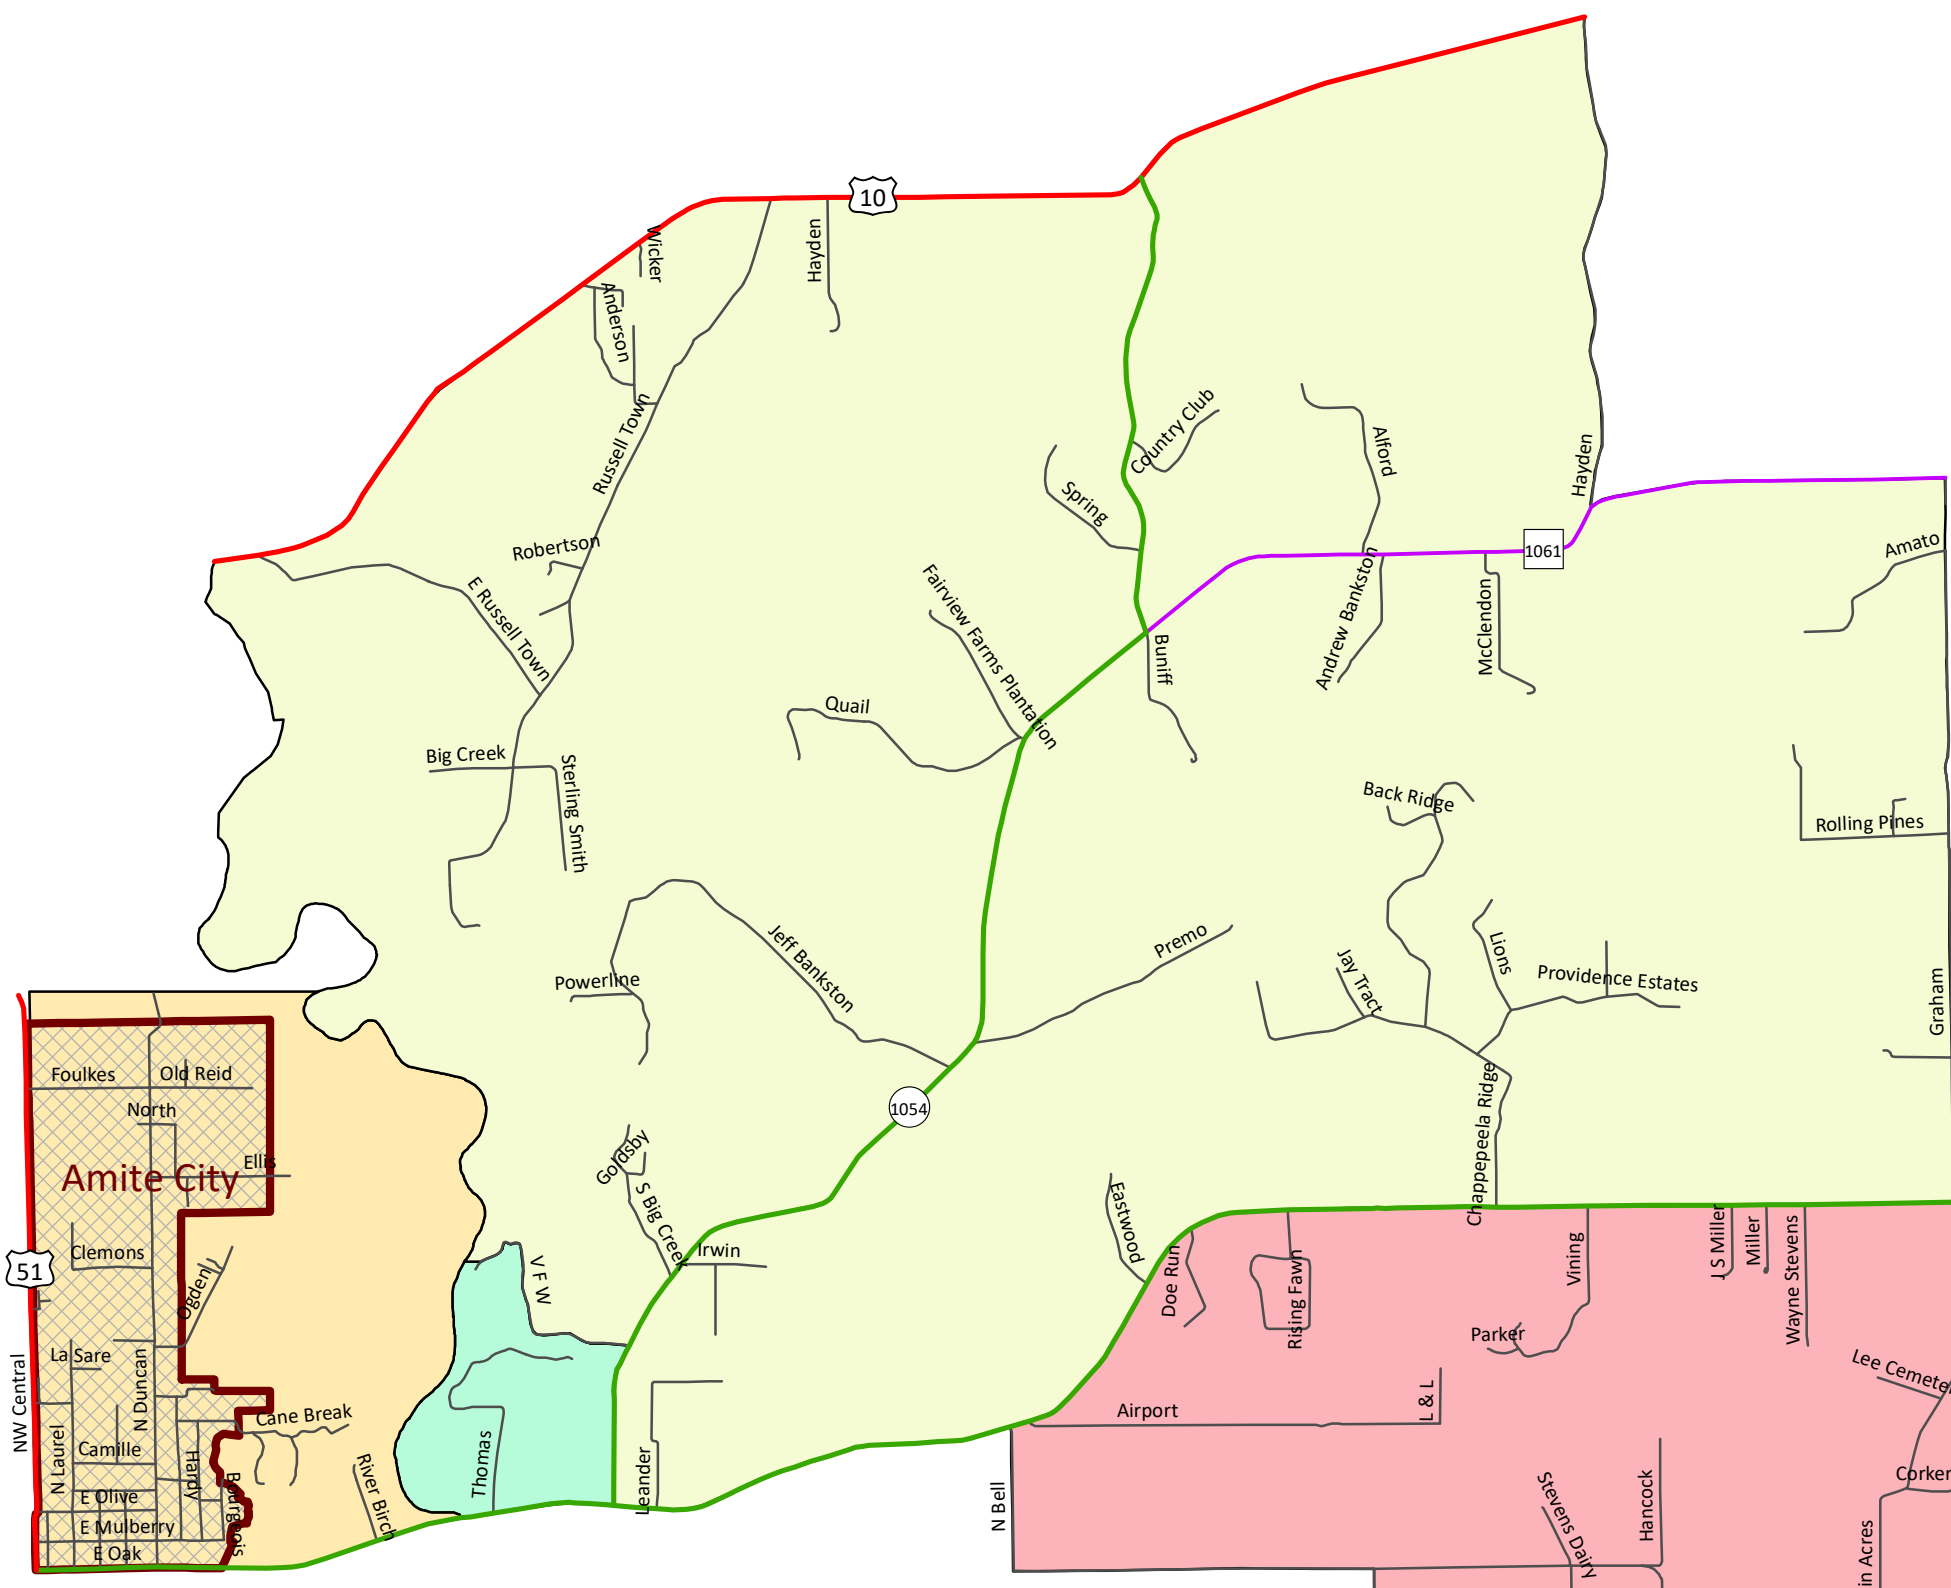

# Tangipahoa Parish Council District 2

Tangipahoa Parish Government  
 206 East Mulberry Street  
 Amite City, Louisiana 70422  
[www.tangipahoa.org](http://www.tangipahoa.org)

Map Features	
	Interstates
	Major Arteries
	Minor Arteries
	Collectors
	Streets
	Amite City

This map was produced by Tangipahoa Parish Geographic Information Services using ESRI ArcGIS® mapping software, Versions 9.3-10.6.

NOTE: This map is for planning purposes only. It is not a legally recorded plan, survey, official tax map or engineering schematic, and is not intended to be used as such. Data included in this map were obtained from various sources at various scales, and the actual or relative geographic location of any feature is only as accurate as the source data.